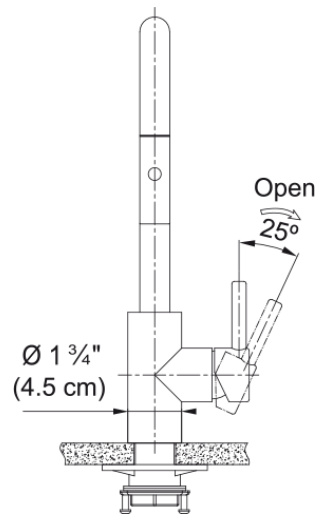

Eos Neo Prep Faucet - EOS-PR-IBK | 115.0685.303

Technical Data

Aspect

Spout type	J - spout
Color	Industrial black
Type of material	Stainless steel 304
Flexible pullout hose material	Nylon grey
Spray head material	Stainless steel

Product Dimensions

Faucet hole diameter	35 mm
Cartridge dimension	35 mm

Installation

Mounting type	Shank
Water supply hose connection	1/2"
Water supply hose length	450 mm

Product specifications

Pressure	High pressure
Faucet type	Spray
Faucet operation	Side lever
Faucet rotation	360°